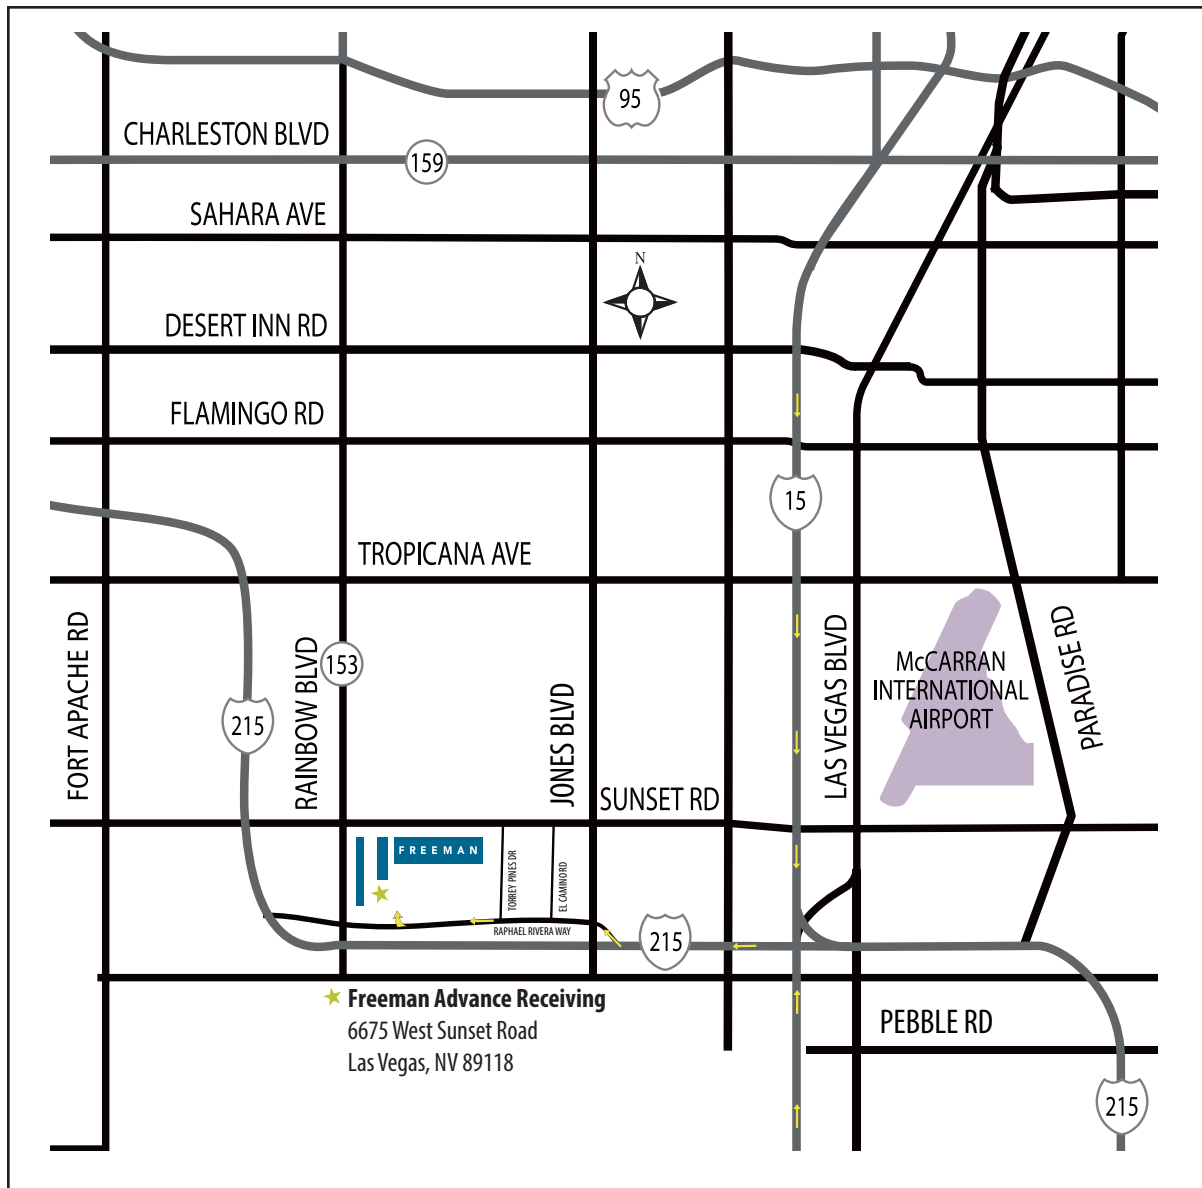

ADVANCE WAREHOUSE
6675 West Sunset Road
Las Vegas, NV 89118

Hours of Operation:

Warehouse hours are Monday through Friday from 8:00 a.m. to 3:30 p.m., Holidays excluded.

Directions:

From I-15 Northbound or Southbound

Exit 1-215 West
Exit Jones Boulevard (stay in center lanes)
Cross over Jones Blvd staying to the right
Continue on Raphael Rivera Way
Freeman will be on right

From US-93 / I-515 Northbound

Exit I-215 West
Exit Jones Boulevard (stay in center lanes)
Cross over Jones Blvd staying to the right
Continue on Raphael Rivera Way
Freeman will be on right

Directions:

From I-15 Northbound

Exit NV160 W/Blue Diamond Rd
Left onto Blue Diamond Rd
West on Blue Diamond Rd
(approximately 4 miles)
Left on S Torrey Pines Dr
From stop sign at Serene, go straight
Marshalling Yard is directly ahead

From I-15 Southbound

Exit NV160 W/Blue Diamond Rd
West on Blue Diamond Rd
(approximately 4 miles)
Left on S Torrey Pines Dr
From stop sign at Serene, go straight
Marshalling Yard is directly ahead

From US-93 / I-515 Northbound